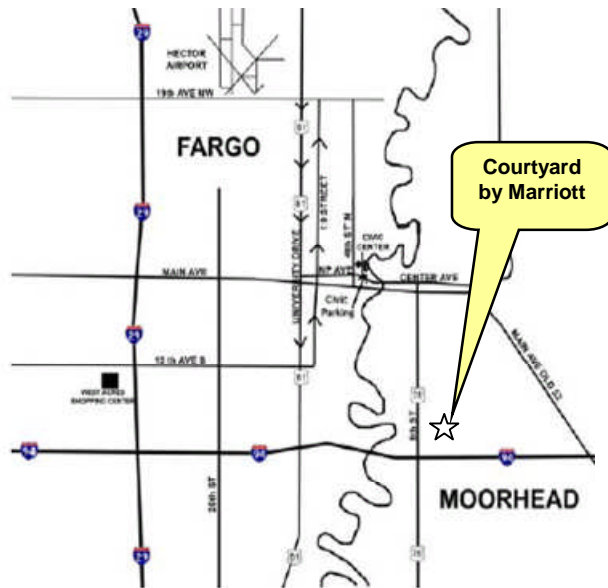

Directions

From the North or South – From I-29, exit at I-94 interchange and go east on I-94 approximately 3.3 miles. Take Exit #1 in Moorhead. Turn left (north) on 8th St. Go 0.2 miles and turn right on Holiday Drive. Follow road to Hotel.

From the West or East – From I-94 take Exit #1 in Moorhead. Go north 0.2 miles on 8th St. Turn right on Holiday Drive. Follow road to Hotel.

Sponsoring Church

Crossroads Christian Fellowship

(Pastor Howard Fleury)
2615 12th Avenue South
Moorhead, MN 56560
www.aroadinthewilderness.org

MARCH 15 - 18, 2012

**COURTYARD BY MARRIOTT
MOORHEAD AREA CONFERENCE CENTER
1080 28TH AVE. SOUTH
MOORHEAD, MN 56560**

NO ADVANCE REGISTRATION

NO CHARGE

A FREE-WILL OFFERING WILL BE TAKEN

SPEAKERS

DR. CHUCK MISSLER